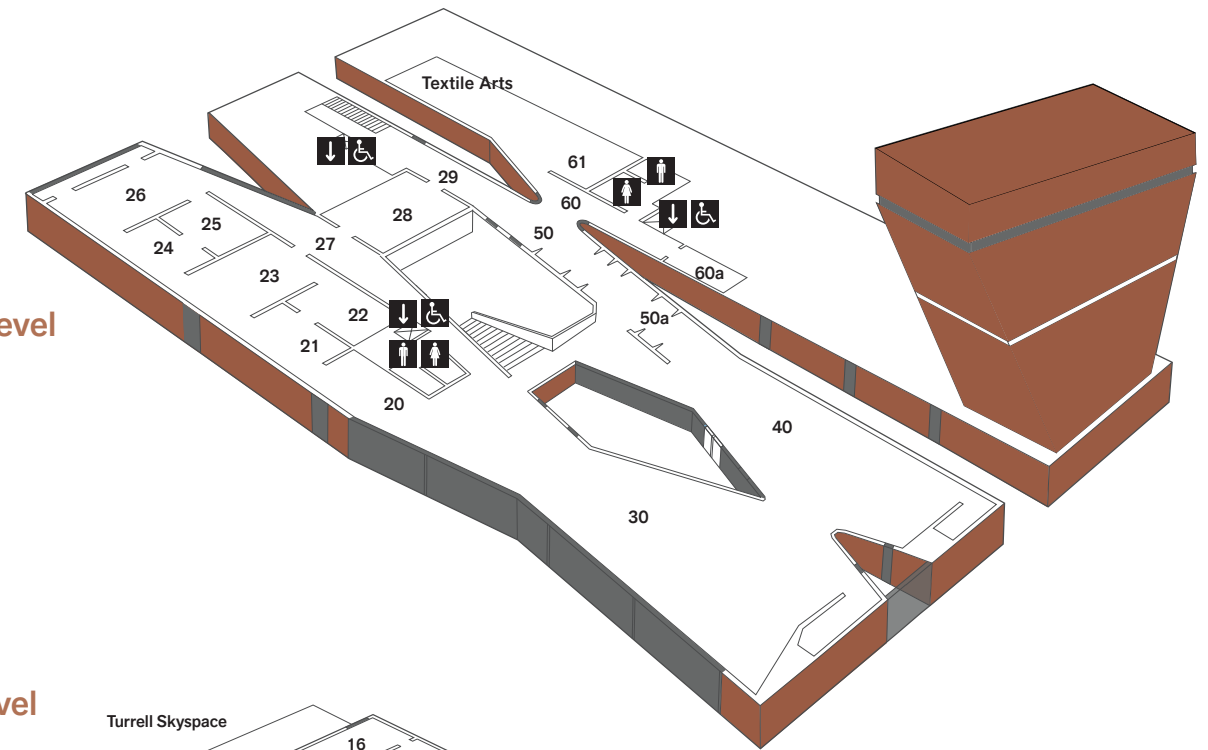

2 Upper Level

American Art, 18th–20th Centuries	Galleries 20–29, 50
Art of Africa	Galleries 40, 50a
Art of New Guinea	Gallery 30
Art of Indonesia	Gallery 30
Art of Oceania	Gallery 30
Textile Arts, Special Exhibition	Galleries 60, 60a, 61

Legend			
Coat Check LL		Museum Store	
Elevators		Restrooms	
Information 1		Telephone LL	
Museum Café 1		Wheelchair Access	

2 Upper Level

1 Main Level

Art of the Americas	Galleries 1–4
Modern and Contemporary Art, Special Exhibition	Galleries 5, 10–17

1 Main Level

LL Lower Level

Herbst Exhibition Galleries, Special Exhibition	Gallery 100
--	-------------

LL Lower Level

Marcus Garden
of Enchantment