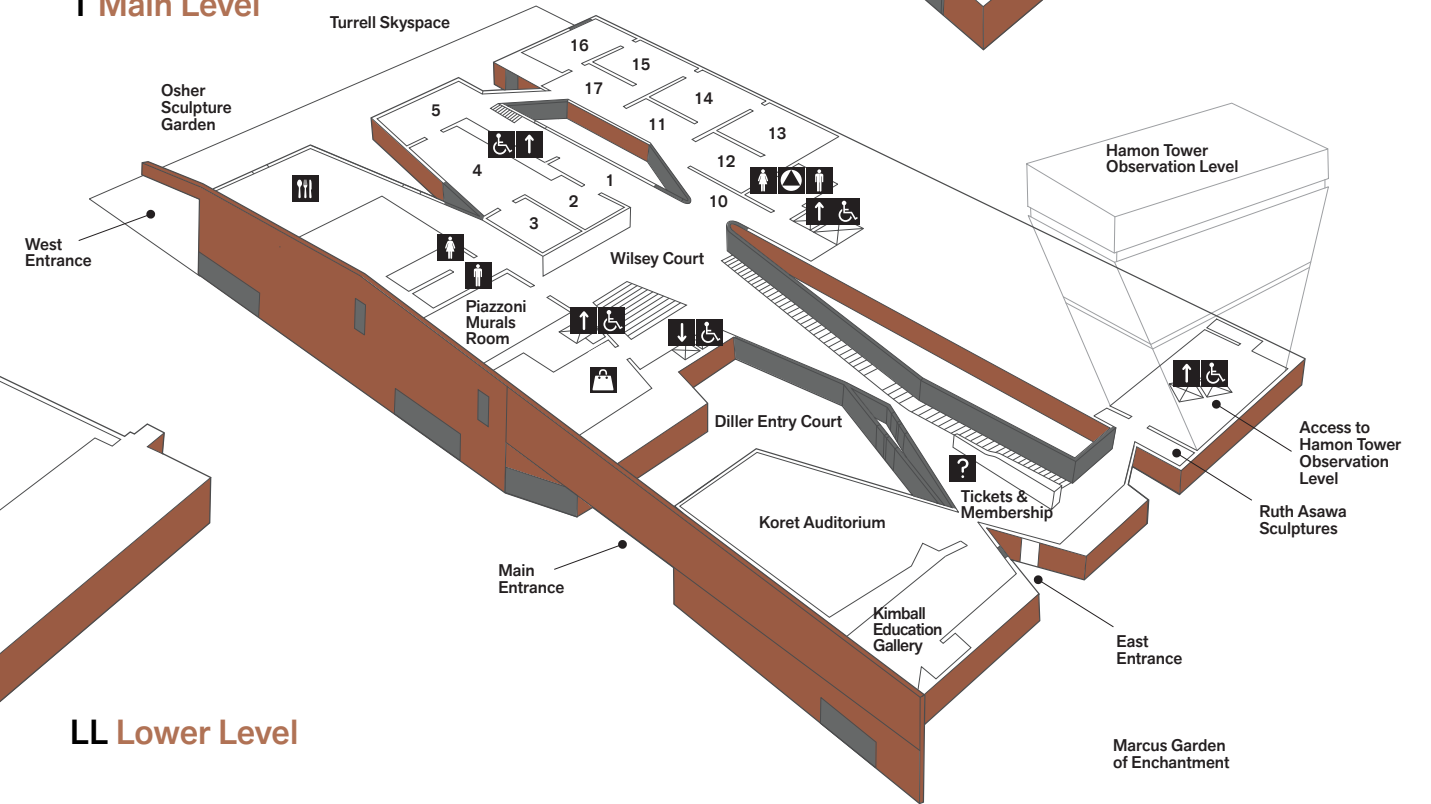

2 Upper Level

American Art, 18th–20th Centuries	Galleries 20–29, 50
Art of Africa	Galleries 40, 50a
Art of New Guinea	Gallery 30
Art of Indonesia	Gallery 30
Art of Oceania	Gallery 30
Textile Arts, Special Exhibition	Galleries 60, 60a, 61

Legend			
Coat Check LL		Museum Store	
Elevators		Restrooms	
Information 1		Telephone LL	
Museum Café 1		Wheelchair Access	

2 Upper Level

1 Main Level

Art of the Americas	Galleries 1–4
Modern and Contemporary Art, Special Exhibition	Galleries 5, 10–17

1 Main Level

LL Lower Level

Herbst Exhibition Galleries, Special Exhibition	Gallery 100
--	-------------

LL Lower Level

Marcus Garden
of Enchantment