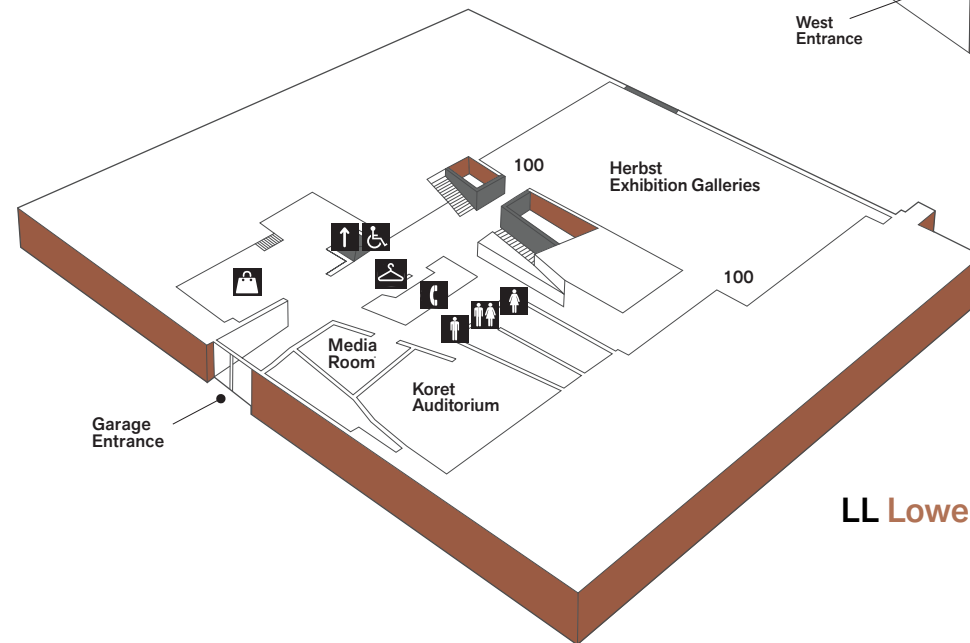

Legend			
Coat Check LL		Museum Store	
Elevators		Restrooms	
Information 1		Telephone LL	
Museum Café 1		Wheelchair Access	

2 Upper Level

1 Main Level

Art of the Americas	Galleries 1–4
Modern and Contemporary Art, Special Exhibition	Galleries 5, 10–17

1 Main Level

LL Lower Level

Herbst Exhibition Galleries, Special Exhibition	Gallery 100
--	-------------

LL Lower Level

Marcus Garden
of Enchantment