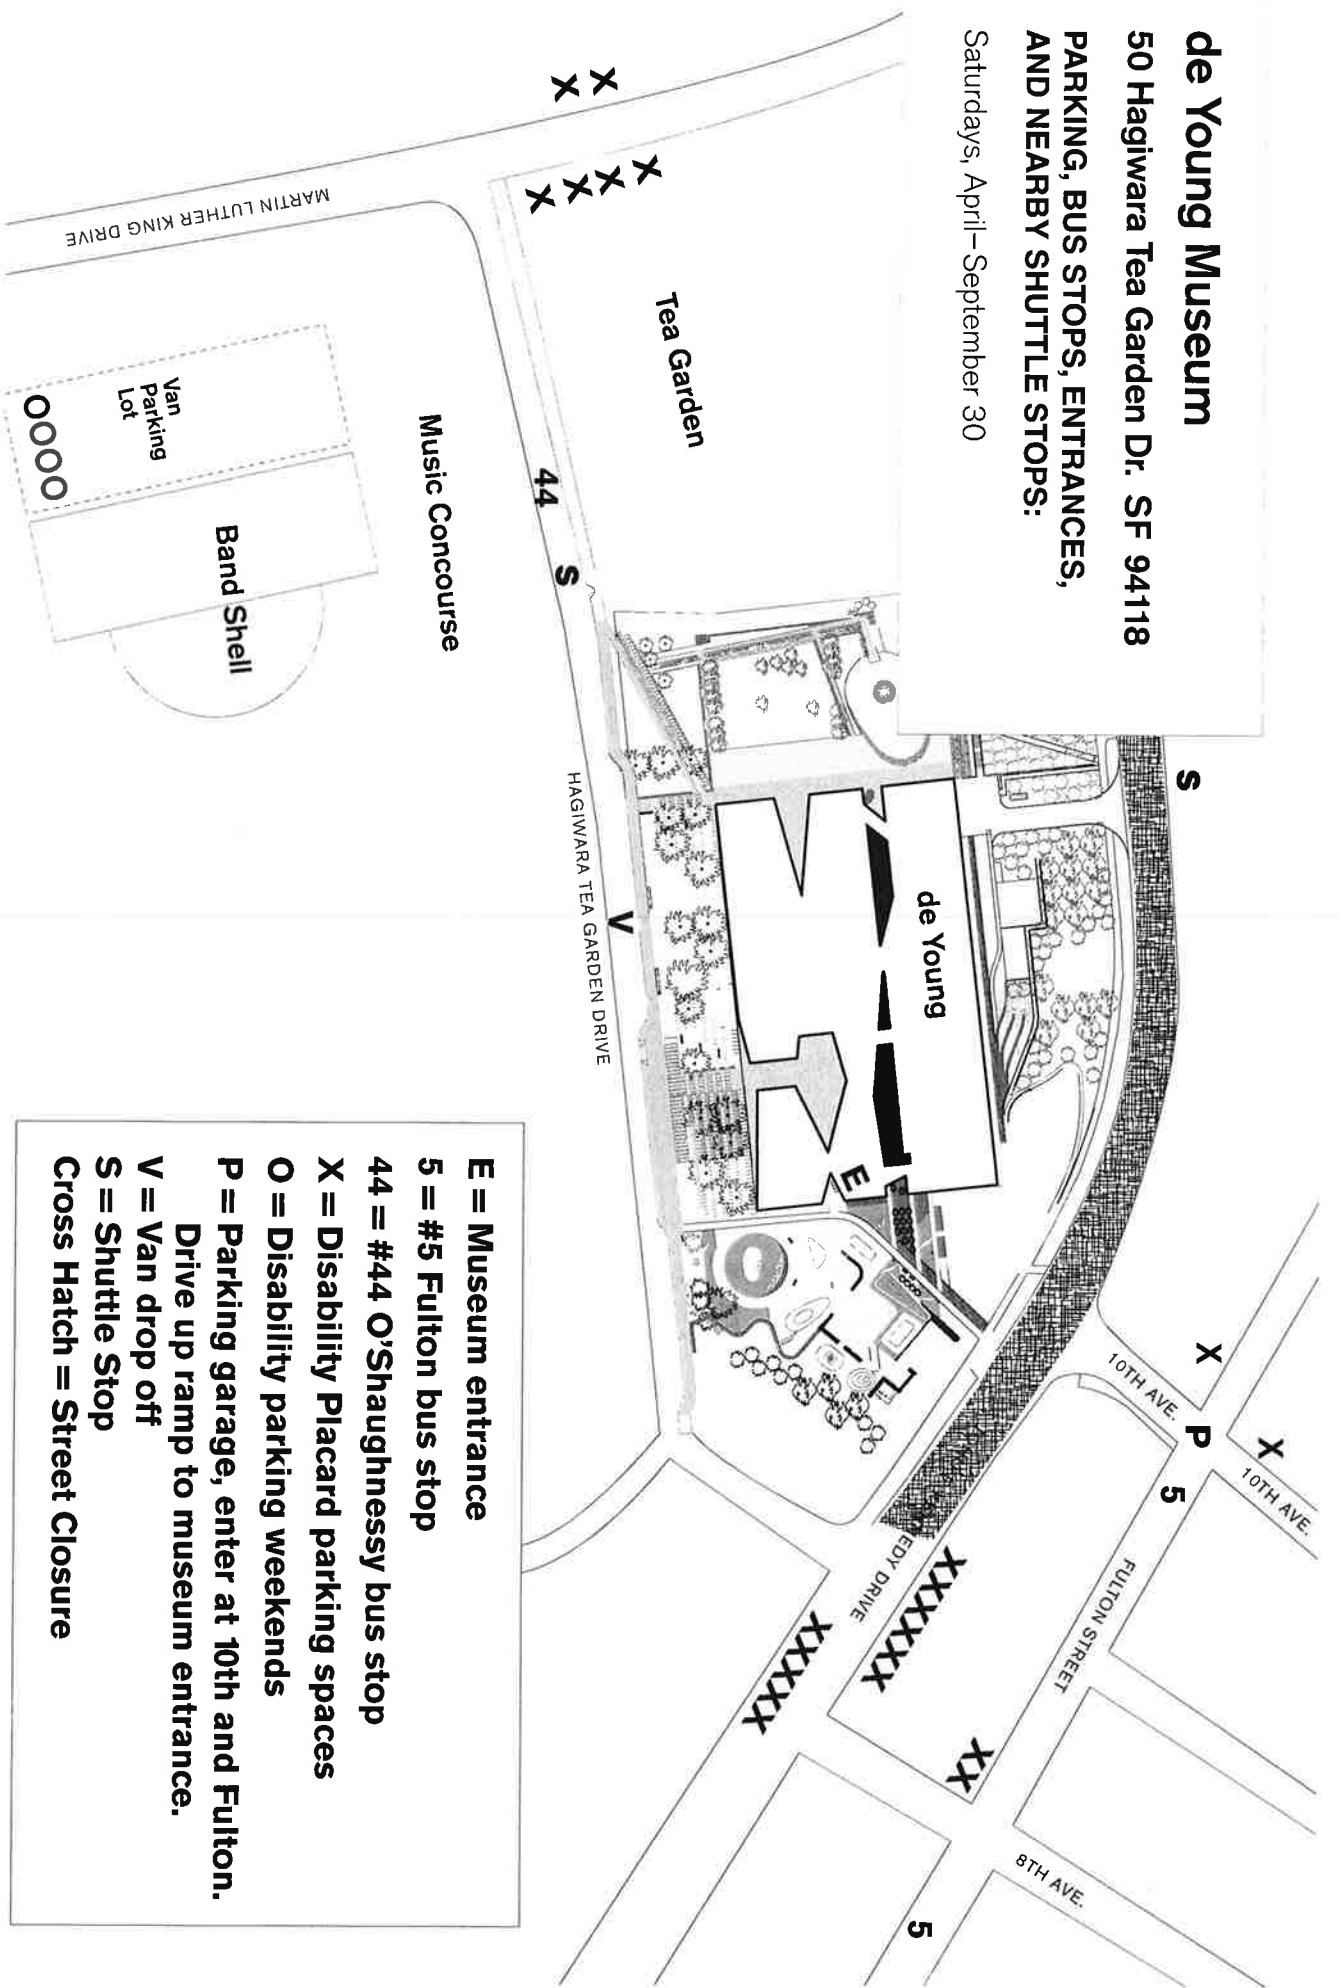

de Young Museum

50 Hagiwara Tea Garden Dr. SF 94118

**PARKING, BUS STOPS, ENTRANCES,
AND NEARBY SHUTTLE STOPS:**

Saturdays, April–September 30

- E = Museum entrance**
- 5 = #5 Fulton bus stop**
- 44 = #44 O'Shaughnessy bus stop**
- X = Disability Placard parking spaces**
- O = Disability parking weekends**
- P = Parking garage, enter at 10th and Fulton.
Drive up ramp to museum entrance.**
- V = Van drop off**
- S = Shuttle Stop**
- Cross Hatch = Street Closure**